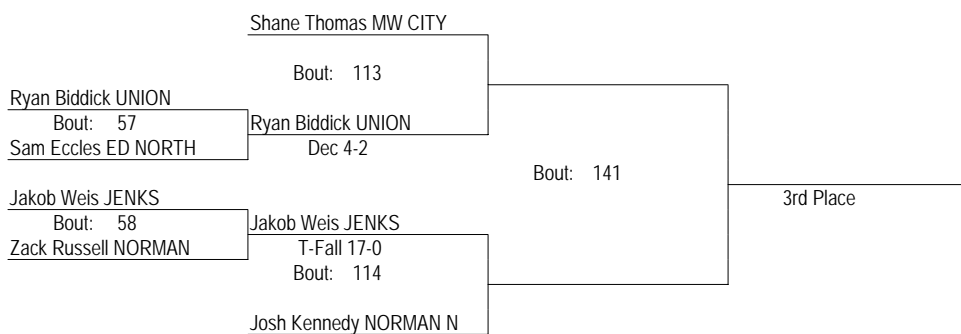

**2008 Class 5A State Tourney
Team Scores After Day 1
February 22, 2008**

1	Broken Arrow	61.00
2	Ponca City	58.00
3	Midwest City	57.00
4	Stillwater	51.50
5	Del City	51.00
6	Tulsa Union	37.00
7	Sand Springs	35.00
8	Muskogee	21.00
	Norman North	21.00
	Mustang	21.00
11	Sapulpa	20.00
12	Owasso	19.50
	Jenks	19.50
14	Norman	19.00
15	Lawton	16.00
16	Choctaw	9.00
17	Westmoore	8.00
18	Claremore	5.00
19	Edmond North	4.00
20	Edmond Santa Fe	3.00
21	Yukon	2.00
	Enid	2.00
23	Putnam City West	1.00
24	Tahlequah	0.00
	Moore	0.00

O.S.S.A.A. Class 5A State Tourney 08

February 22-23, 2008

103