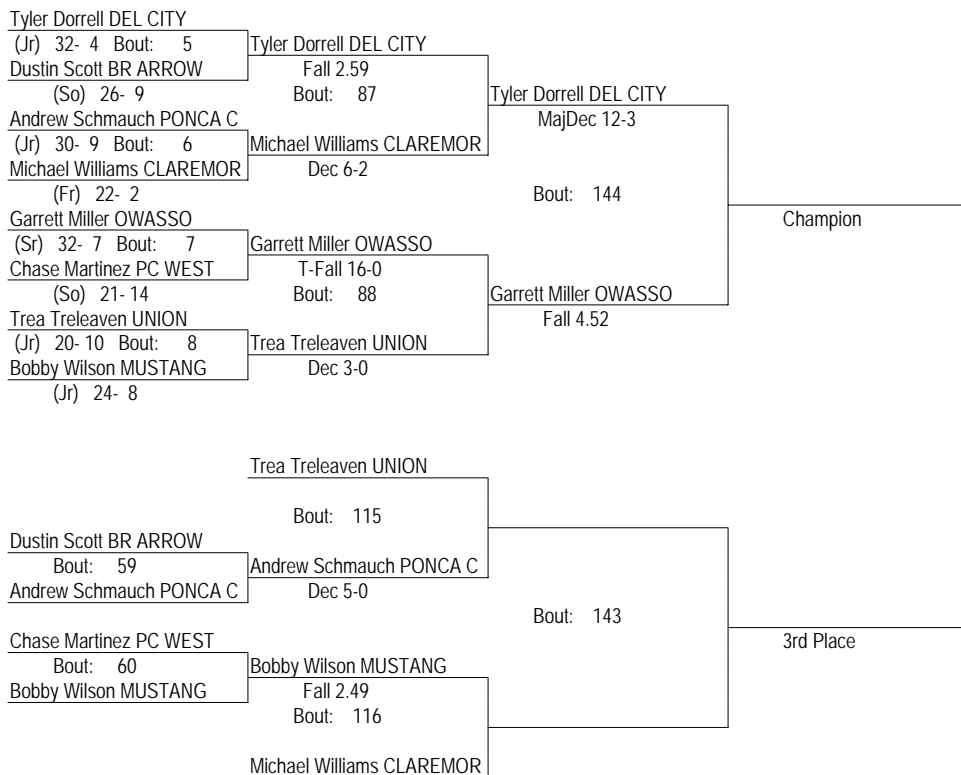

O.S.S.A.A. Class 5A State Tourney 08

February 22-23, 2008

112