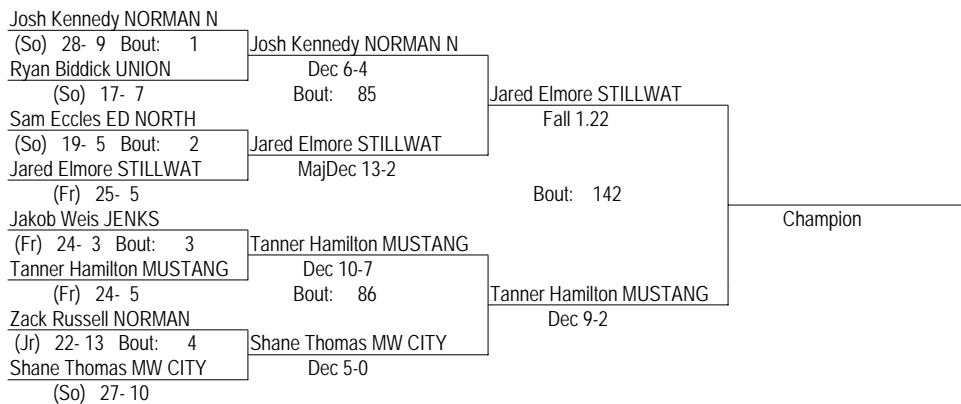

**2008 Class 5A State Tourney
Team Scores After Day 1
February 22, 2008**

1	Broken Arrow	61.00
2	Ponca City	58.00
3	Midwest City	57.00
4	Stillwater	51.50
5	Del City	51.00
6	Tulsa Union	37.00
7	Sand Springs	35.00
8	Muskogee	21.00
	Norman North	21.00
	Mustang	21.00
11	Sapulpa	20.00
12	Owasso	19.50
	Jenks	19.50
14	Norman	19.00
15	Lawton	16.00
16	Choctaw	9.00
17	Westmoore	8.00
18	Claremore	5.00
19	Edmond North	4.00
20	Edmond Santa Fe	3.00
21	Yukon	2.00
	Enid	2.00
23	Putnam City West	1.00
24	Tahlequah	0.00
	Moore	0.00

O.S.S.A.A. Class 5A State Tourney 08

February 22-23, 2008

103