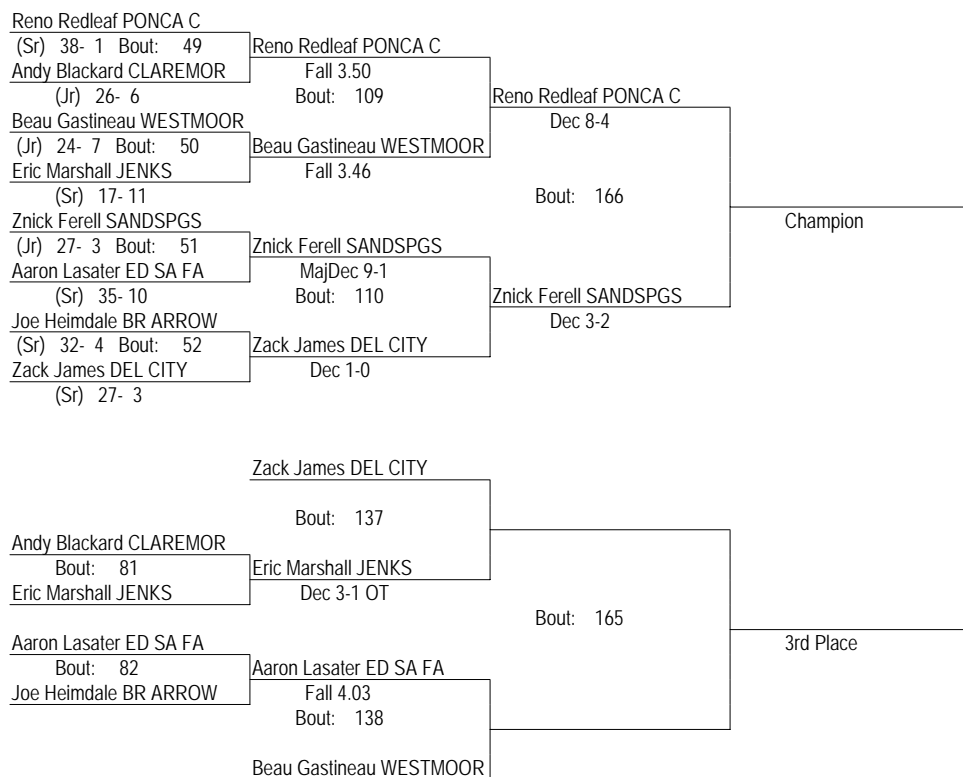

O.S.S.A.A. Class 5A State Tourney 08

February 22-23, 2008

215