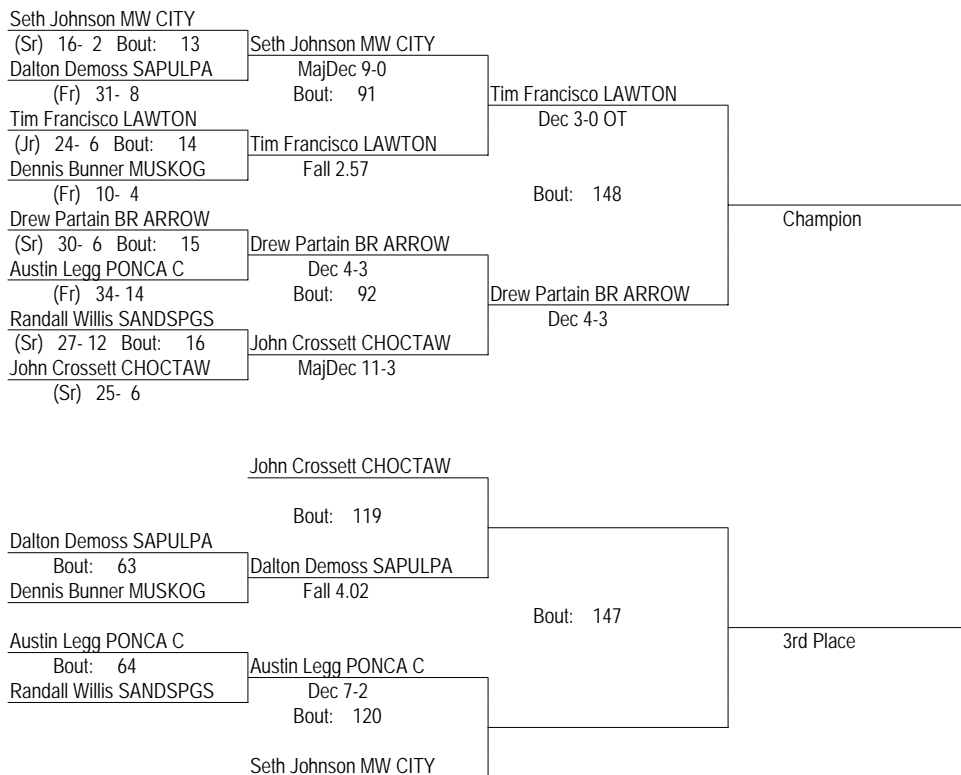

O.S.S.A.A. Class 5A State Tourney 08

February 22-23, 2008

125