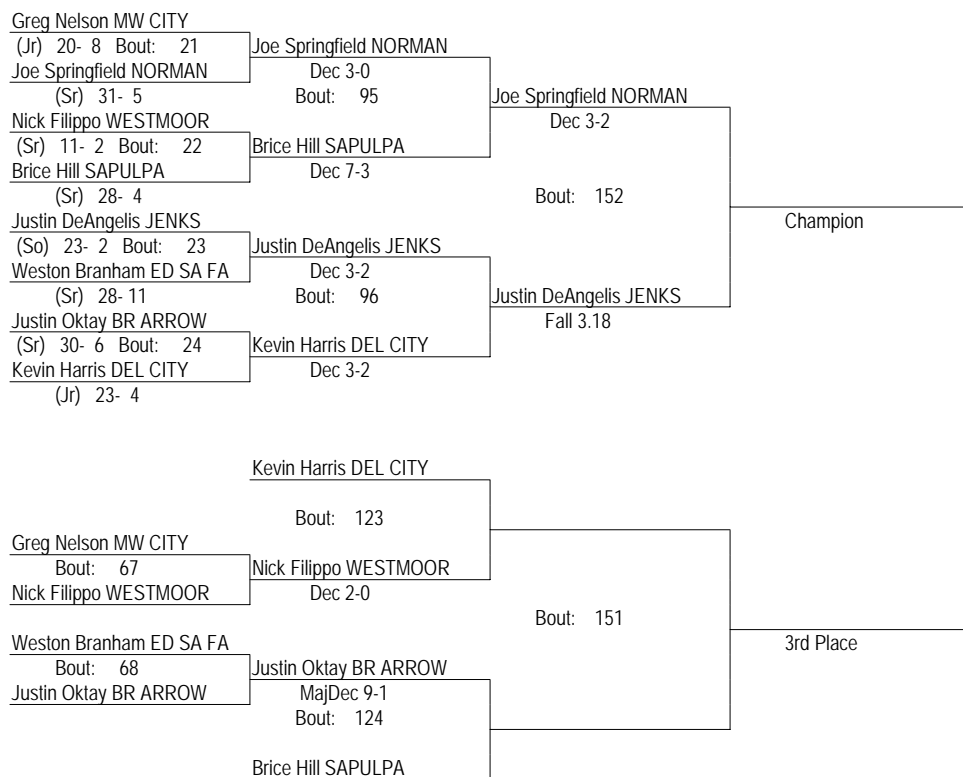

O.S.S.A.A. Class 5A State Tourney 08

February 22-23, 2008

135