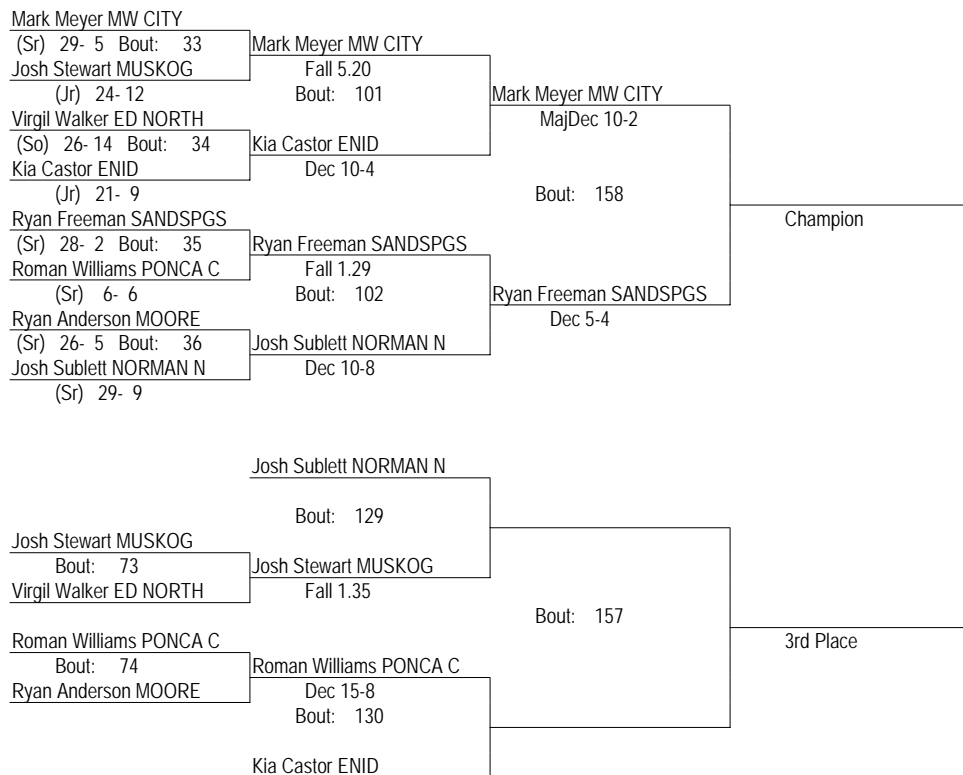

O.S.S.A.A. Class 5A State Tourney 08

February 22-23, 2008

152