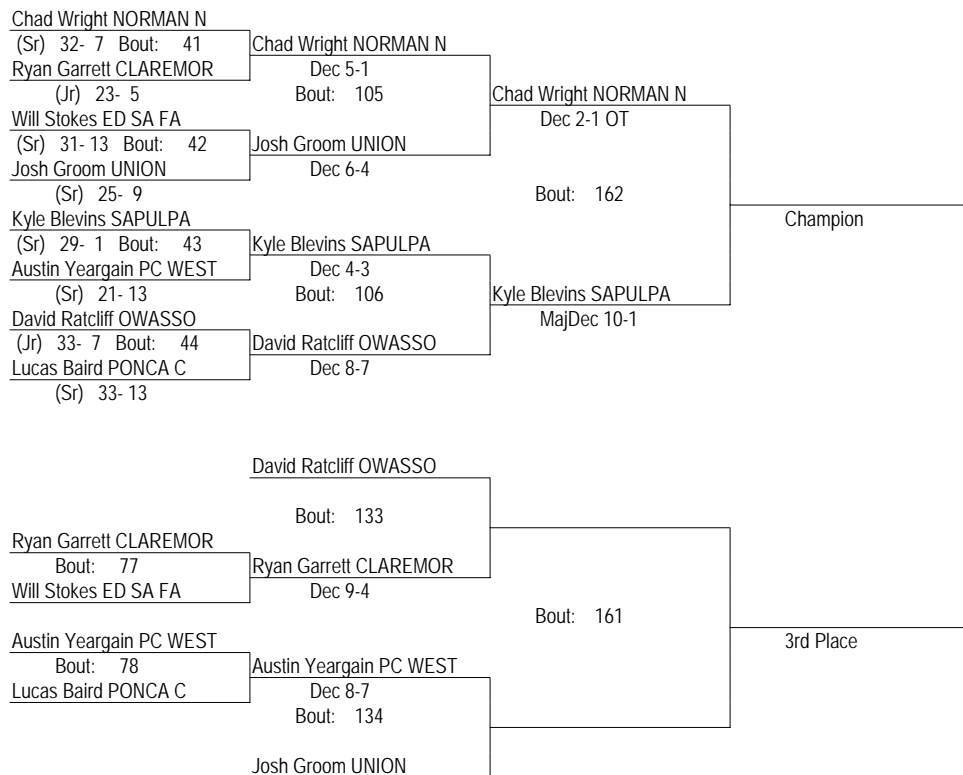

O.S.S.A.A. Class 5A State Tourney 08

February 22-23, 2008

171