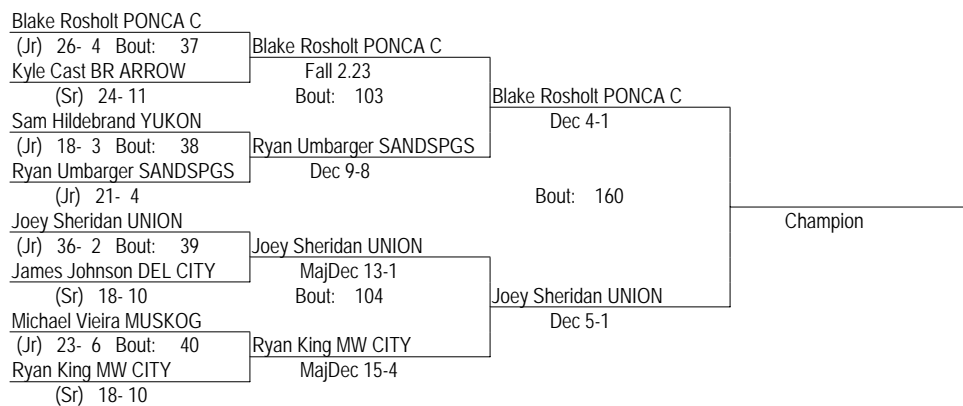

O.S.S.A.A. Class 5A State Tourney 08

February 22-23, 2008

160