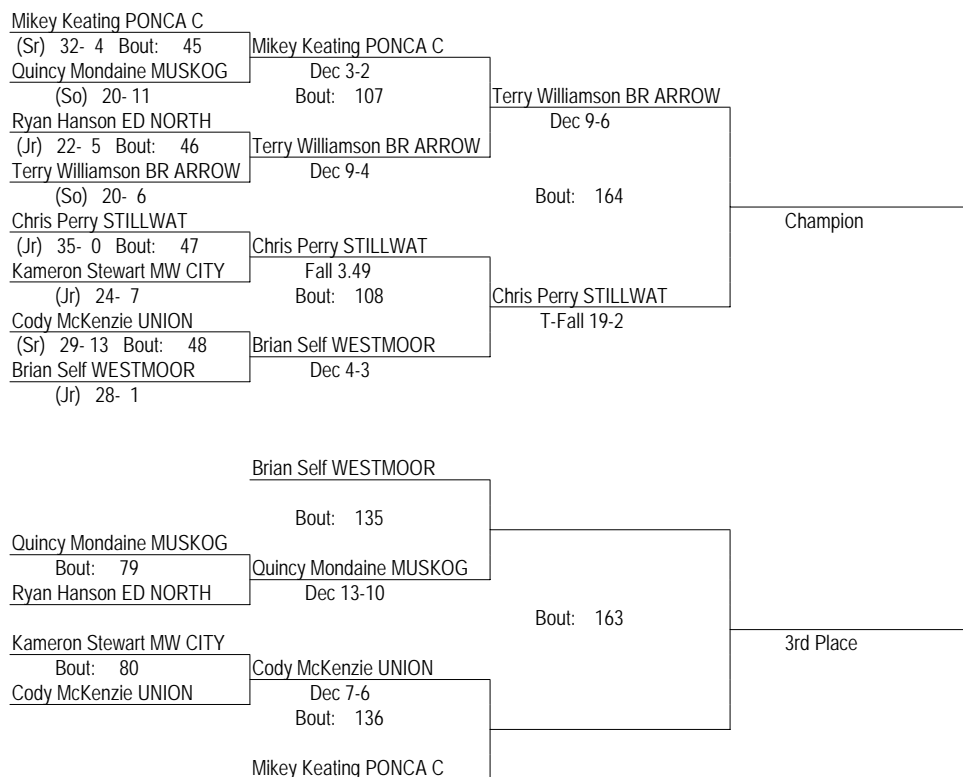

O.S.S.A.A. Class 5A State Tourney 08

February 22-23, 2008

189