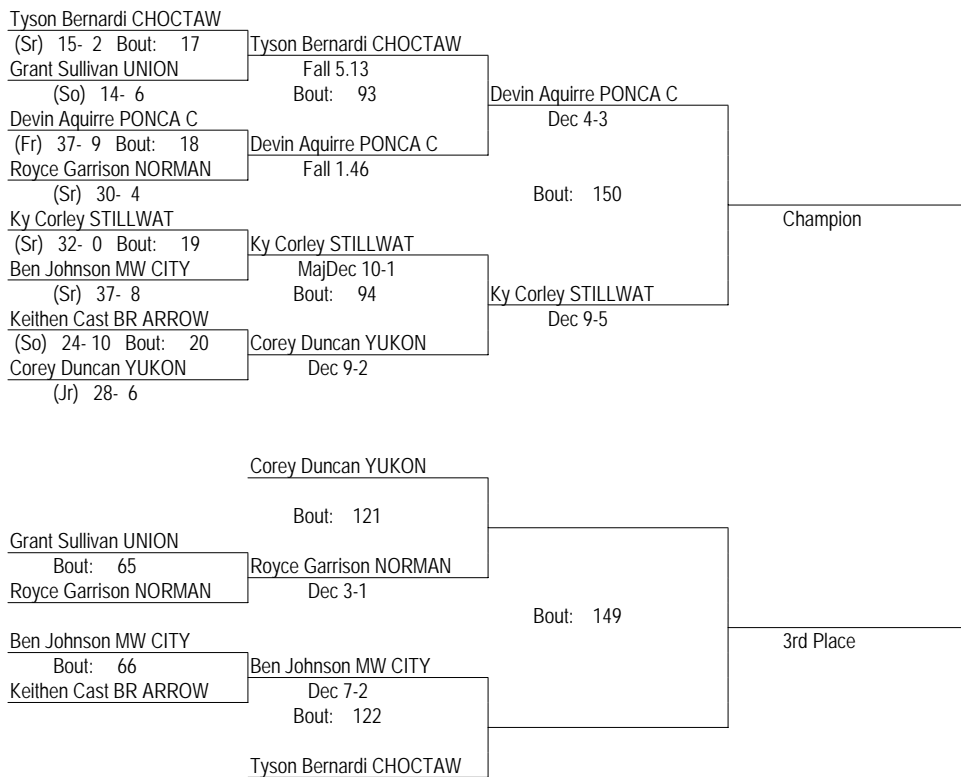

O.S.S.A.A. Class 5A State Tourney 08

February 22-23, 2008

130