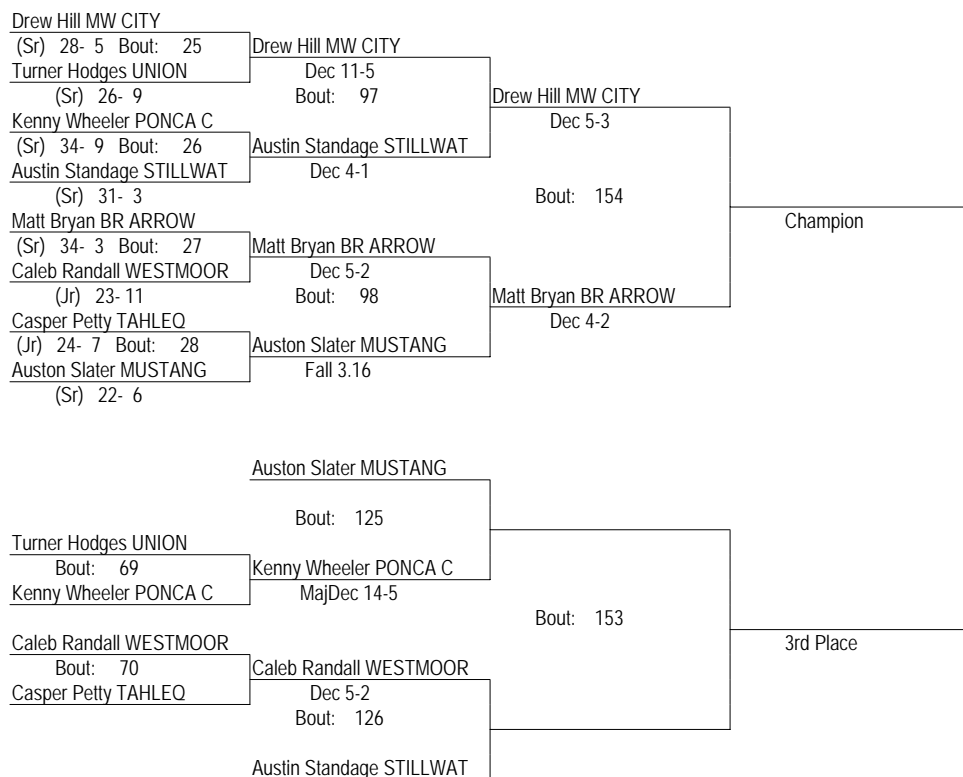

O.S.S.A.A. Class 5A State Tourney 08

February 22-23, 2008

140