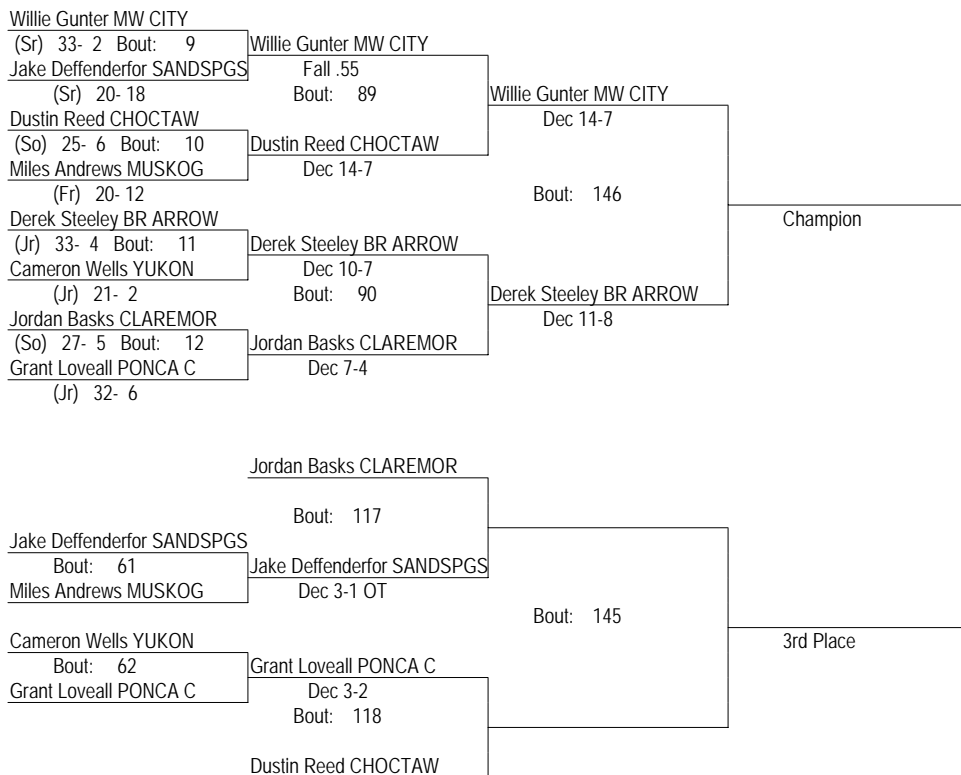

O.S.S.A.A. Class 5A State Tourney 08

February 22-23, 2008

119